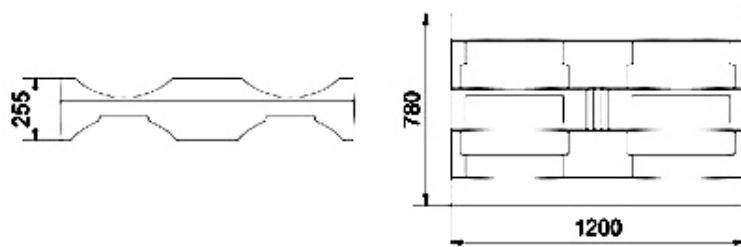

Art. 023-1830-000

Polyethylene horizontal support to store 2 drums of 180-220 l

It can be positioned directly on the safety tanks
to place two 220 l drums horizontally
usable together with the 50/220 model
to stack 220 l drums

023-1830-000	30,00	0,24	1

Art. 023-1830-000