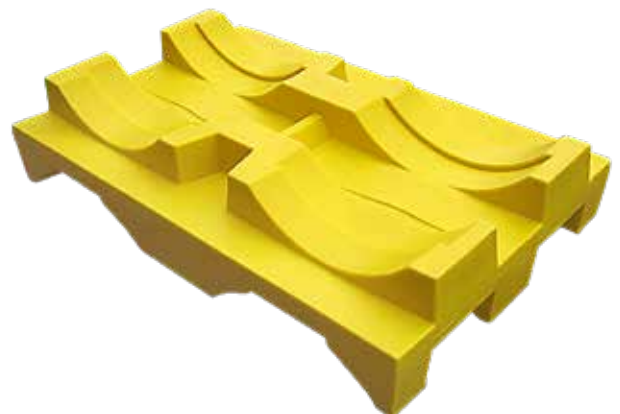

Art. 023-1830-000

Polyethylene horizontal support to store 2 drums of 180-220 l

It can be positioned directly on the safety tanks
to place two 220 l drums horizontally
usable together with the 50/220 model
to stack 220 l drums

023-1830-000	30,00	0,24	1

Art. 023-1830-000