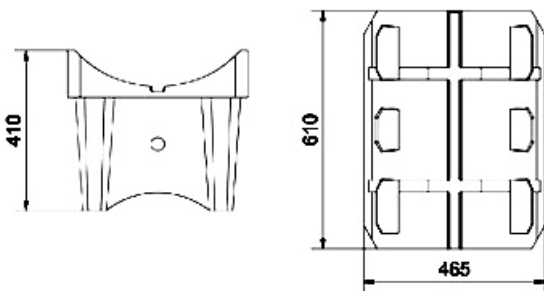

Art. 023-1825-000

Polyethylene horizontal support to store 1 drum of 180-220 l

It can be positioned directly on the safety tanks
It can be used to place a 220 l drum horizontally
or, by turning it upside down, a 50 l drum

Art. 023-1825-000

023-1825-000	10,00	0,12	1

Art. 023-1830-000

Polyethylene horizontal support to store 2 drums of 180-220 l

It can be positioned directly on the safety tanks
to place two 220 l drums horizontally
usable together with the 50/220 model
to stack 220 l drums